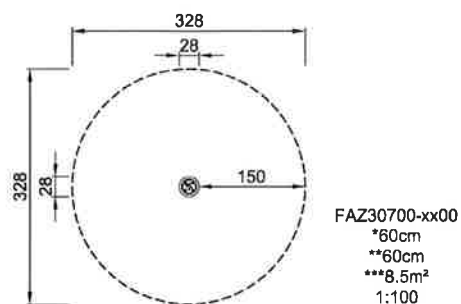

* = superficie di gioco più alta.
** = Altezza totale prodotto.

Parte più pesante	kg.	Manodopera	1 Persone
Calcestruzzo richiesto	NaN m³	Tempo d'installazione	1 Ore
Numero di fondamenta	NaN	Scavo	NaN m³